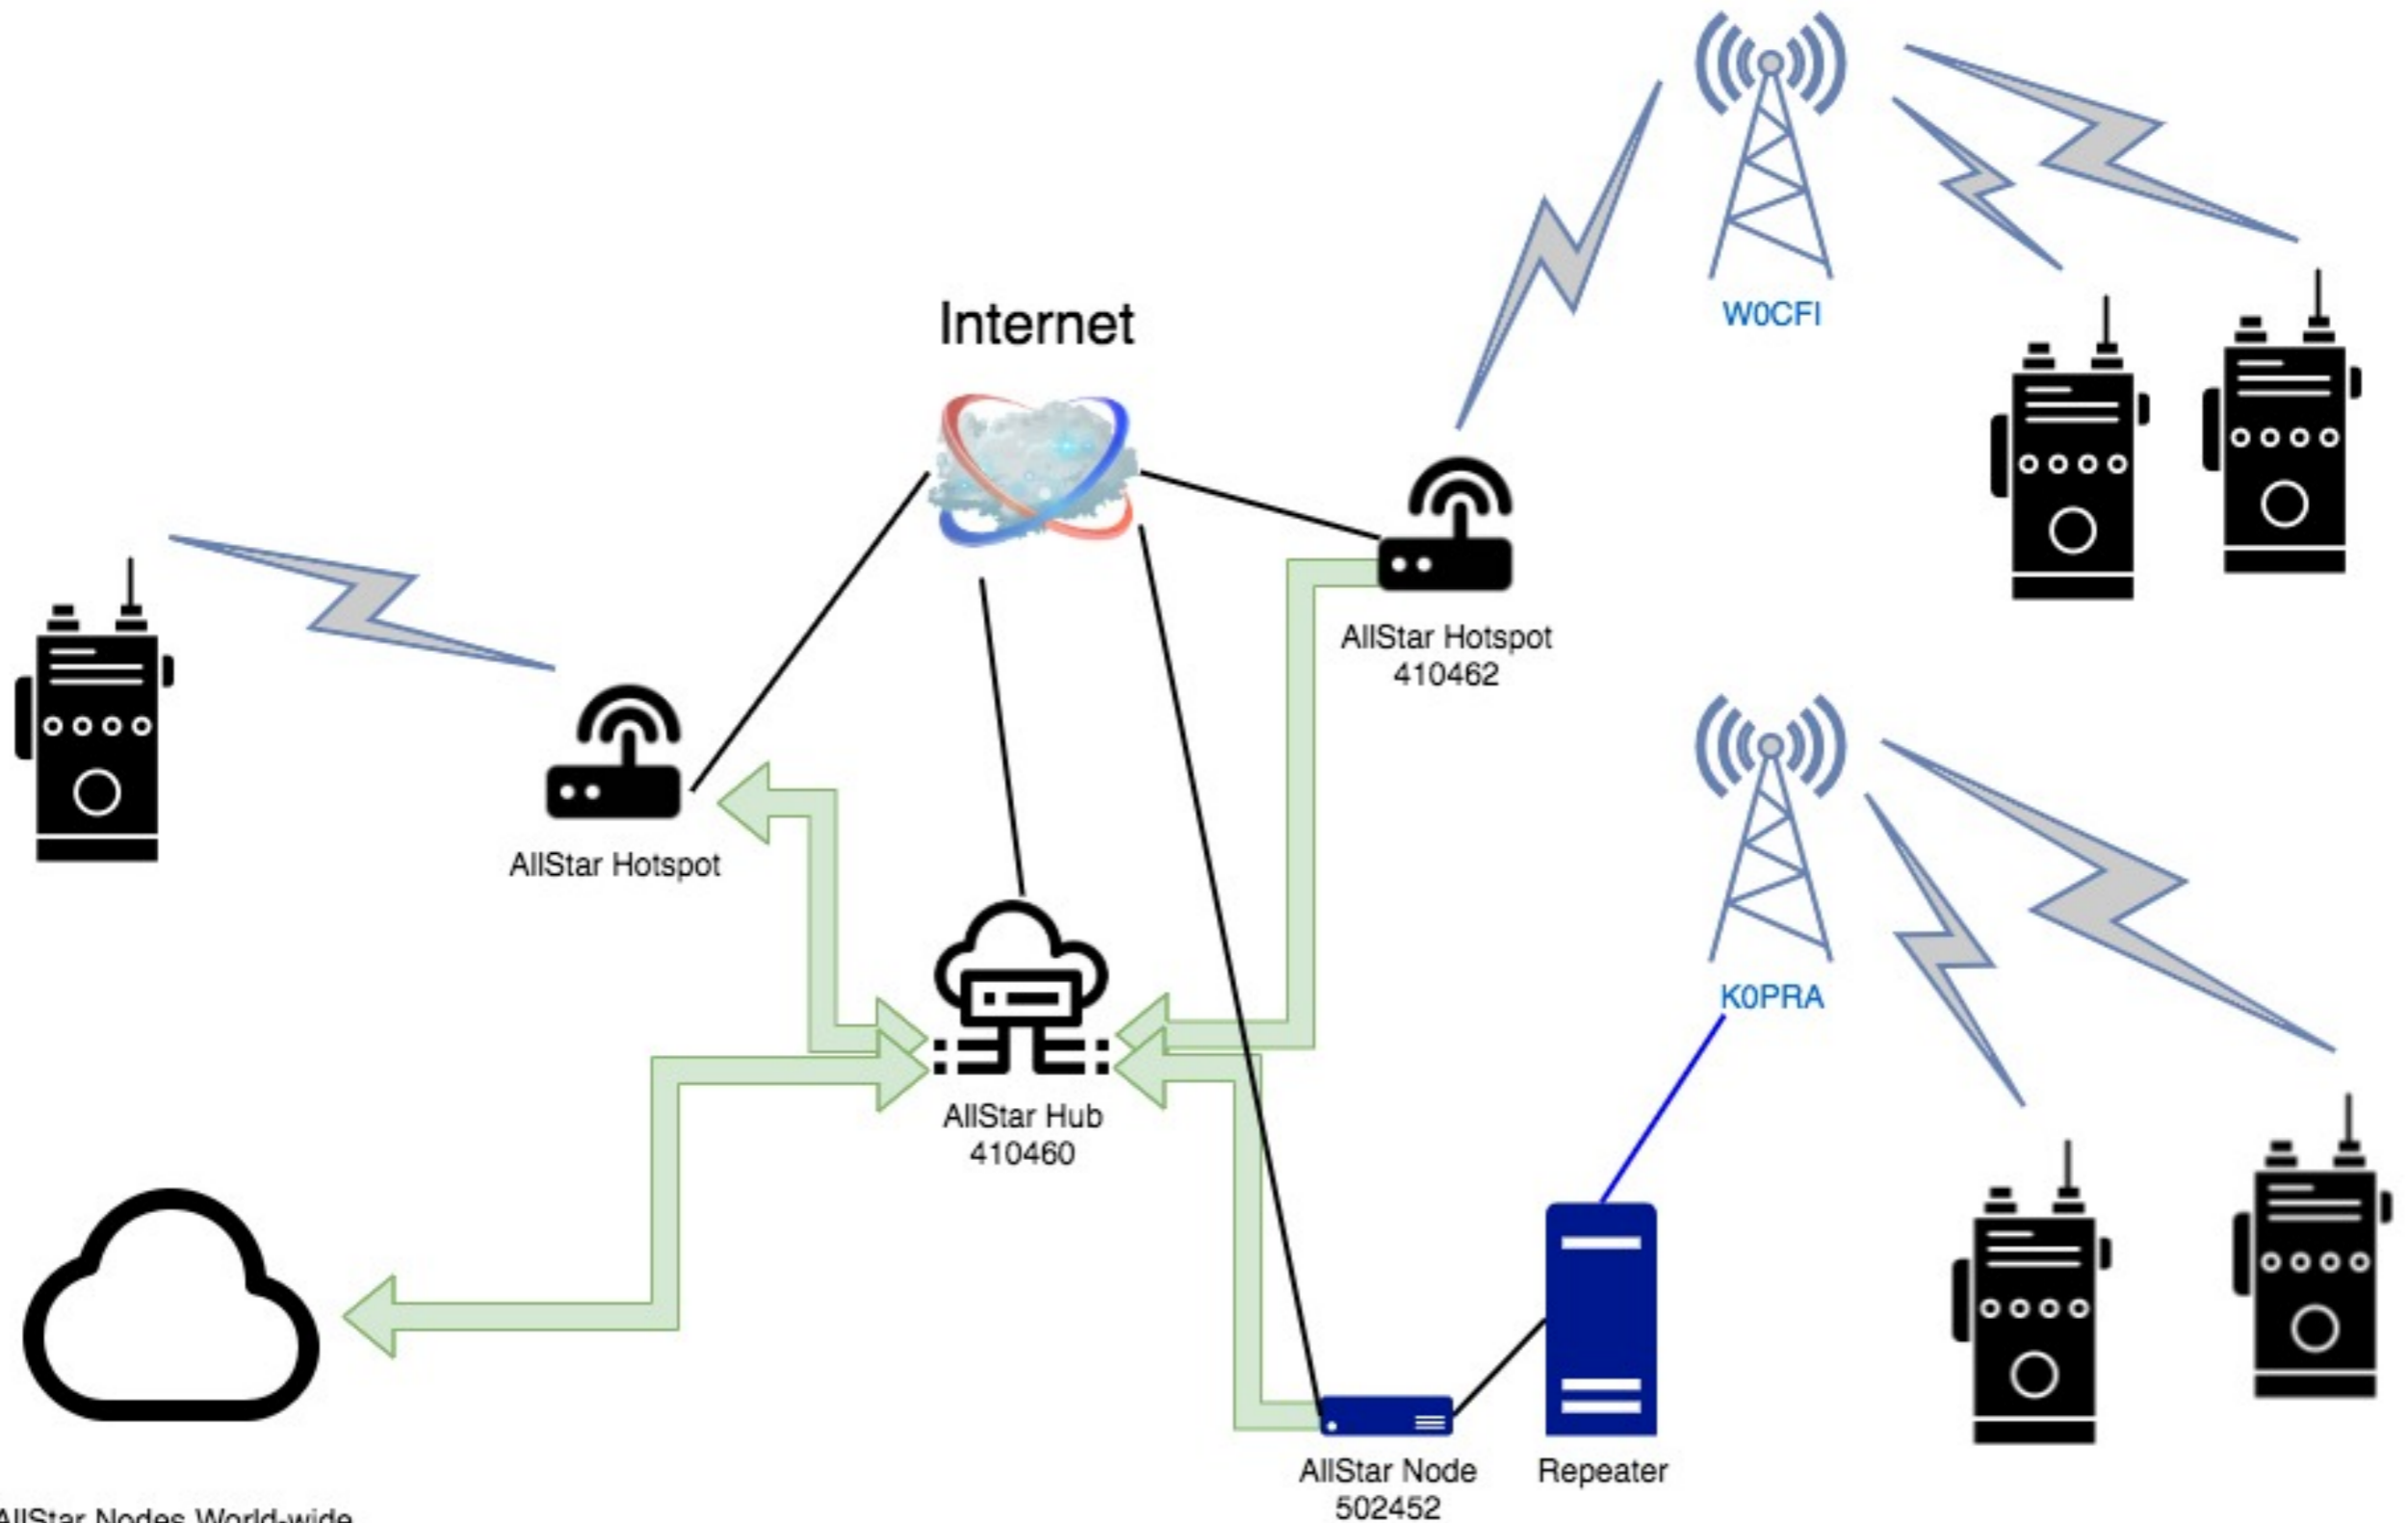

KOPRA AllStar Connections

AllStar Nodes World-wide