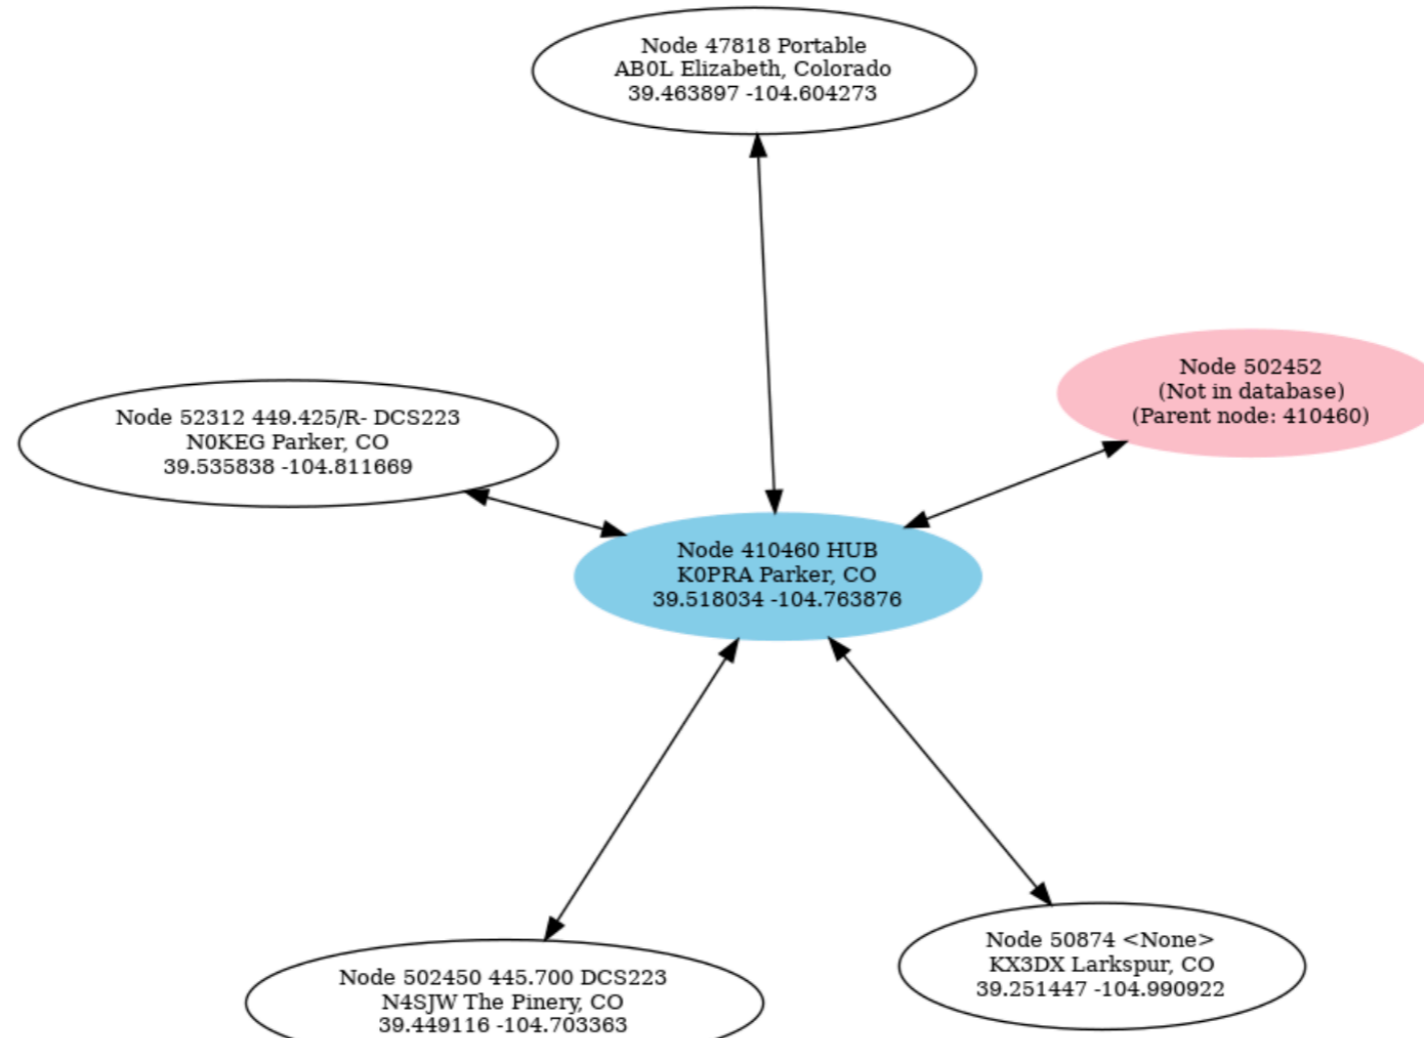

Wide Coverage DSTAR

- . 446.850 (-5 Mhz)
- . Reordinated Franktown pair to Squaw
- . ICOM DSTAR stack
- . 10,600 ft at base of tower, antenna ~100 up tower
- . Linked to PRA Mega-Reflector
- . Can steer to any other reflector directly, will relink after 15 min no activity (or relink back to XRF223B when finished).
- . Please try to avoid high use reflectors like REF001C if you have other means to access them (e.g. your own hotspot)
- . Leave a few seconds between transmissions

KOPRA AllStar Connections

AllStar Nodes World-wide

Commercial AllStar Hotspot

Nano-Node AE Allstar Portable Hotspot

Commercial AllStar Node

Allstar Radio Thin Client Module (RTCM)

DIY AllStar Node

PRA AllStar Hub Manager

Allstar Link [surrounding node 410460] status of 09/12/20 15:10:02 GMT

Node #

Connect Disconnect

Execute

Demo Time!